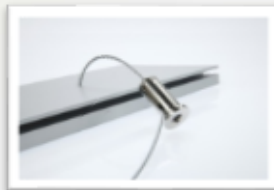

100 mm

150 mm

CUBE

If you are interested in a special kind of Profile, please ask our team. We will recommend the appropriate Profile for your requirements.

Extract of our Accessories

Wall mounts

Ceiling Hangers

Ceiling Hangers Adjustable

Feet Delta

Feet Curved

Foot Plate

We offer different kinds of wall mounts, ceiling hangers, feet, connectors and other accessories for our Frames. Please ask for the detailed datasheet.