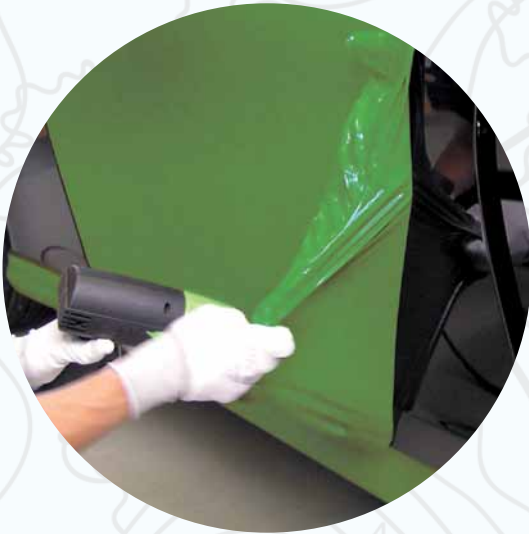

Focus on MACTac TuningFilm Micro-structured™ Adhesive Technology

The fruit of 53 years of MACTac know-how, a unique adhesive pattern has been developed by in-house R&D, allowing easy application, conformability and adhesion to gel-coats

Removability

MACTac's unique adhesive formula ensures easy removal.

Since 1959, MACTac films have gained worldwide market recognition thanks to our in-house R&D team and the development of high performing adhesives.

Maintenance

- **Increase TuningFilm durability on high friction areas** by applying patches of a protective transparent film (MACTac Crystal Protect);
- **Clean with water and neutral PH soap** after each sailing;
- **Apply wax** whenever necessary.

Conformability

Conformability is key for boat wrapping. Thanks to TuningFilm's unique structure, the film can be conformed into inward curved areas while still maintaining optimum adhesion.